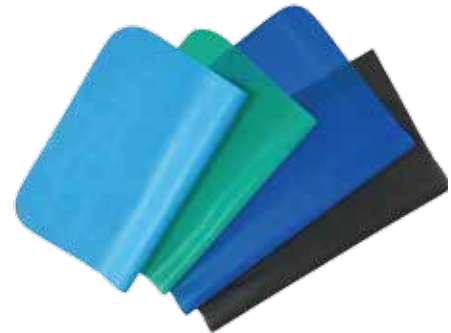

Physical Dimensions

Regular Quadrilateral Dimension (mm)	Thickness (mm) Specification
127mm x 127mm (5 inch x 5 inch)	0.14mm (Thin) 0.18mm (Medium)
152mm x 152mm (6 inch x 6 inch)	0.22mm (Heavy)